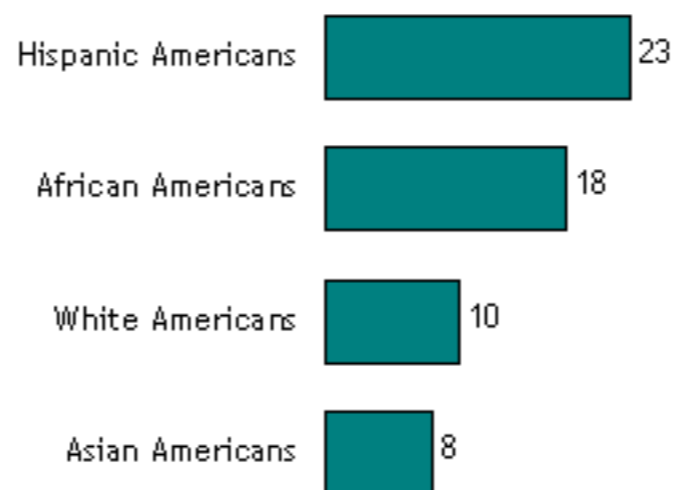

PewResearchCenter The Databank

[Home](#)

[Topic Index](#)

[Publications Index](#)

[The Databank](#)

[Interactive](#)

[Projects of the Center](#)

[About the Center](#)

RECEIVE OUR EMAIL NEWSLETTER:

SITE SEARCH:

[ADVANCED SEARCH](#) | [SITE MAP](#)

[SIGN UP](#)

[SEARCH](#)

The Databank

[The Daily Number](#)

[The Top Story Index](#)

[Key Data Trends](#)

[Dataset Download](#)

Email Newsletter

Sign up to receive the Center's weekly newsletter:

[SIGN UP](#)

Follow Us

[Facebook](#)

[Twitter](#)

[RSS](#)

PEW RESEARCH CENTER

PewResearchCenter

23% - Discrimination Against Hispanics

Hispanics have not only passed blacks as the nation's largest minority group, they are also now seen by slightly more Americans as frequent targets of discrimination (23% vs. 18% for African Americans). This was not the case in 2001. Fewer Americans also see a lot of discrimination against whites (10%) and Asian-Americans (8%). Blacks and whites continue to have very different views about the pervasiveness of discrimination against African Americans. Some 43% of blacks now say there is a lot of anti-black discrimination, about the same as in 2001. Among whites, just 13% see a lot of anti-black bias now, down from 20% in 2001. [Read more](#)

Which Group Faces Discrimination?

% saying that that each racial/ ethnic group is discriminated against "a lot" in society today

Questions Q37a, Q37b, Q37e & Q37f.

PewResearchCenter

[View more Daily Numbers](#)
[Go to PewResearch.org homepage](#)

More Daily Numbers

February 12
16% - Don't Be My Valentine

February 11
23% - Discrimination Against Hispanics

February 10
64 - Global Restrictions on Religion

February 9
52% - The Marriage Death

February 8
41% - Russia Not Overly Concerned about Iran

February 5
58% - Are You Ready for Some Football?

February 4
45% - 40% - The Tattoo Divide

February 3
8 of 10 - Little Reporting in the News

February 2
35% - Non-Dogmatic Americans

February 1
33% - Turkey: Less Adverse Ally